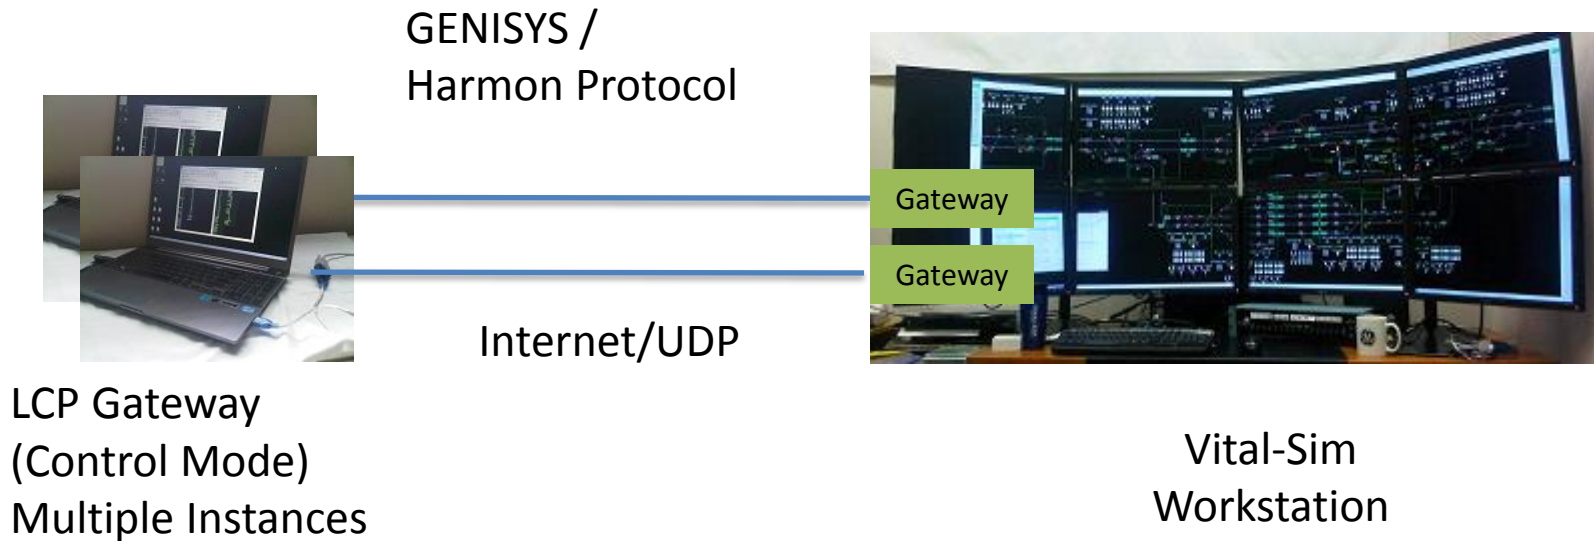

# LCP Gateway – Test Configuration 4

RS-232: GENISYS /  
Harmon Protocol

LCP Gateway  
(Control Mode)

Vital-Sim  
Workstation

LCP\_Gateway STRATHCONA: OFF=IND

GENISYS Station 01 1sec Disconnect

CON REGISTRY COM3: Prolific USB- 9600 8N1

STRATHCONA

Control Profile  
Select Save

Control Mode Exit

Control Statuses (Sent) Ind Statuses (Recv)

OFF IND

xFD x01 x81 x50 xF6

C1NWS	C2TBS0	1NWK	4TBK	- 16 -	ECK
C1RWS	C4TBS	1RWK	6TBK	- 17 -	- 25 -
- 2 -	C4TBS0	1LK	2TK	GFDK	- 26 -
- 3 -	C6TBS	1NJK	2AK	- 19 -	HOK
C2GS	C6TBS0	2GK	4AK	2BDK	- 28 -
C4_6GS	- 14 -	4_6GK	6AK	- 21 -	- 29 -
CSTOP	- 15 -	TEK	2AAK	- 22 -	POK
- 7 -	CECS	2TBK	- 15 -	- 23 -	LOK
C2TBS	CECS0				

# LCP Gateway – Test Configuration 5